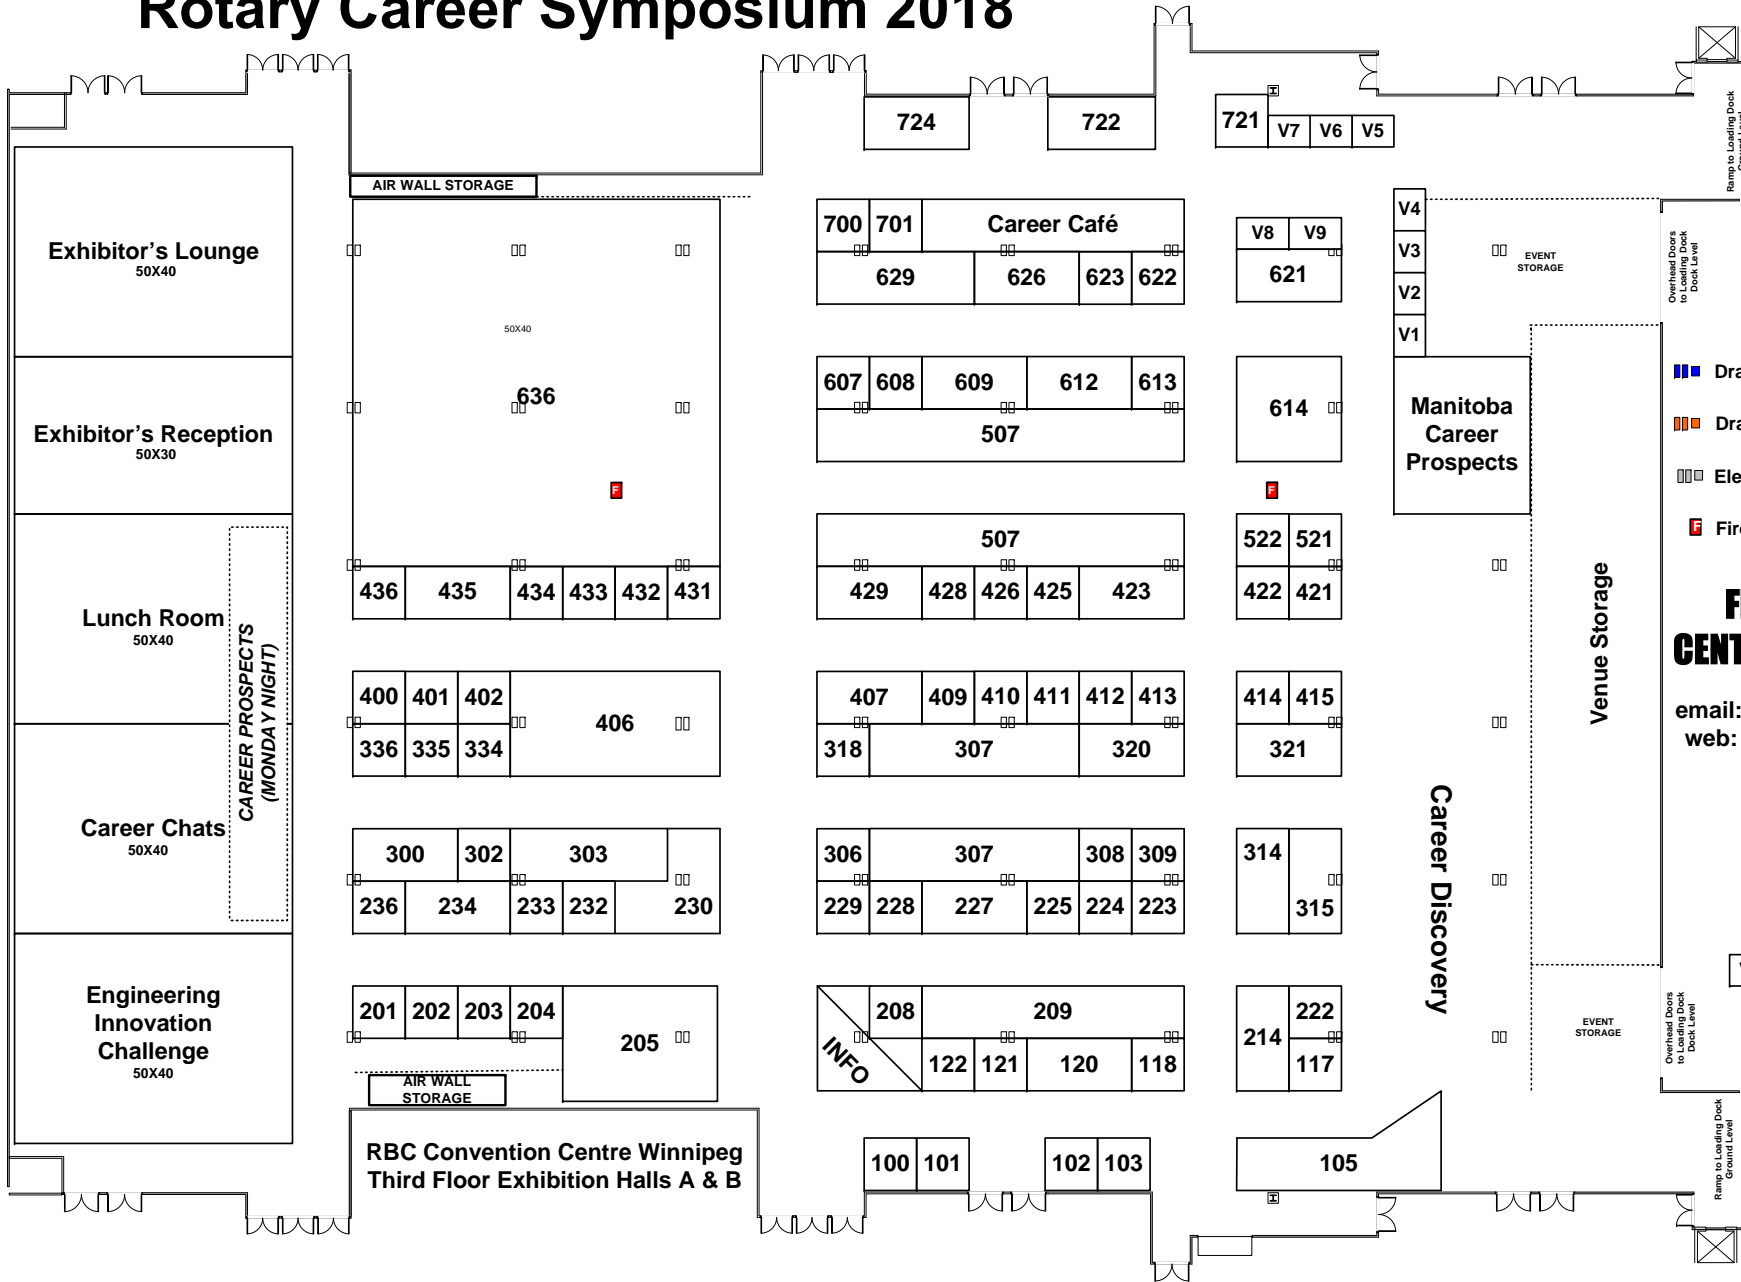

# Rotary Career Symposium 2018

■ Drain/Water/Electrical  
■ Drain/Water/Air/Gas/Electrical  
□ Electrical  
■ Fire Hose Port

**Floor plan by...**  
**CENTRAL DISPLAY LTD.**  
 email: [info@centraldisplay.ca](mailto:info@centraldisplay.ca)  
 web: [www.centraldisplay.ca](http://www.centraldisplay.ca)  
 tjwp

**V3**  
**03.06.18**

V1 Vignette Booths 8'x6'

- |   |  |  |  |   |
|---|--|--|--|---|
| <span style="background-color: purple; width: 20px; height: 10px; display: inline-block;"></span> Arts & Culture          | <span style="background-color: yellow; width: 20px; height: 10px; display: inline-block;"></span> Education (Post Secondary) | <span style="background-color: green; width: 20px; height: 10px; display: inline-block;"></span> Education & Social Services | <span style="background-color: red; width: 20px; height: 10px; display: inline-block;"></span> Service Industry      | <span style="background-color: gray; width: 20px; height: 10px; display: inline-block;"></span> Employment Training Services                |
| <span style="background-color: lightpurple; width: 20px; height: 10px; display: inline-block;"></span> Business & Finance | <span style="background-color: blue; width: 20px; height: 10px; display: inline-block;"></span> Engineering & Architecture   | <span style="background-color: olive; width: 20px; height: 10px; display: inline-block;"></span> Law & Government            | <span style="background-color: darkblue; width: 20px; height: 10px; display: inline-block;"></span> Science & Health | <span style="background-color: orange; width: 20px; height: 10px; display: inline-block;"></span> Skills, Trades, Manufacturing & Transport |