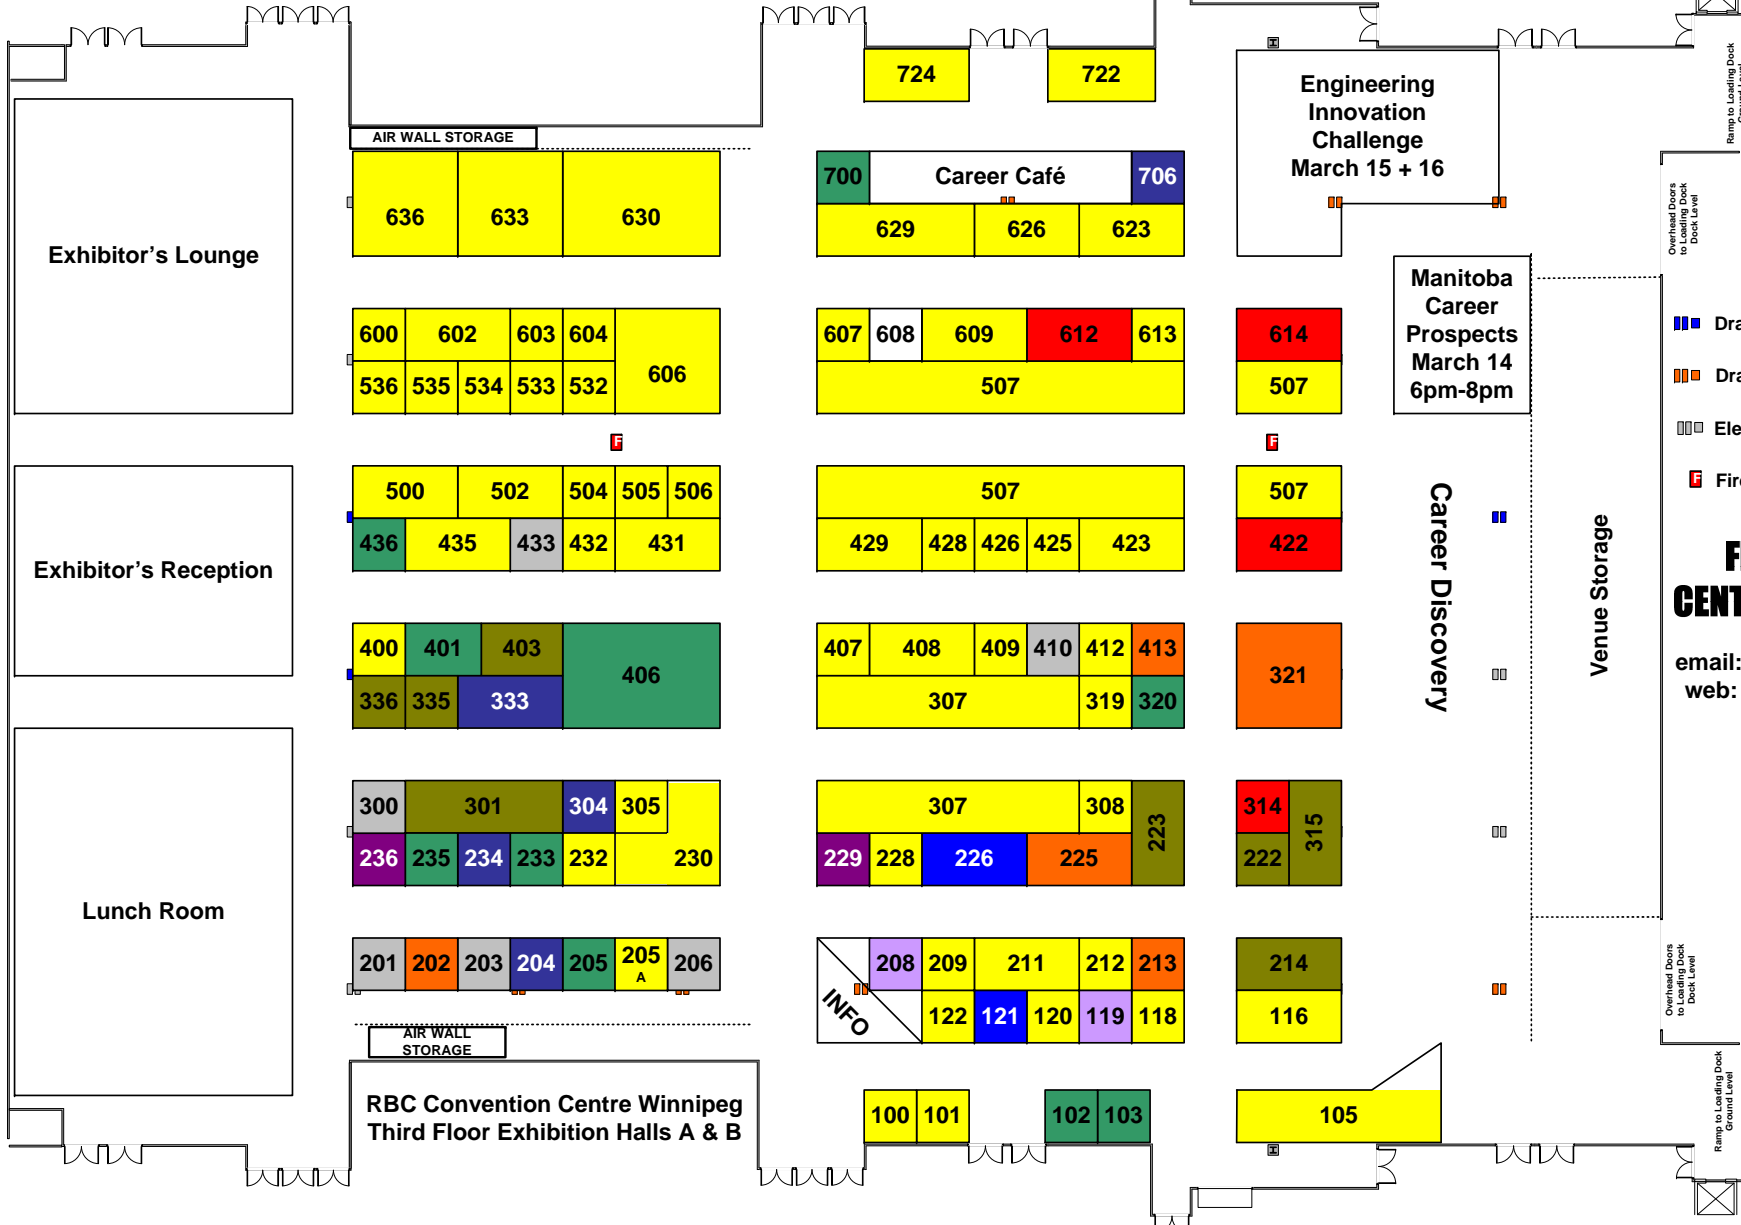

Rotary Career Symposium 2017

■ ■ Drain/Water/Electrical
■ ■ Drain/Water/Air/Gas/Electrical
 Electrical
■ Fire Hose Port

Floor plan by...
CENTRAL DISPLAY LTD.
 email: info@centraldisplay.ca
 web: www.centraldisplay.ca
 tjwp